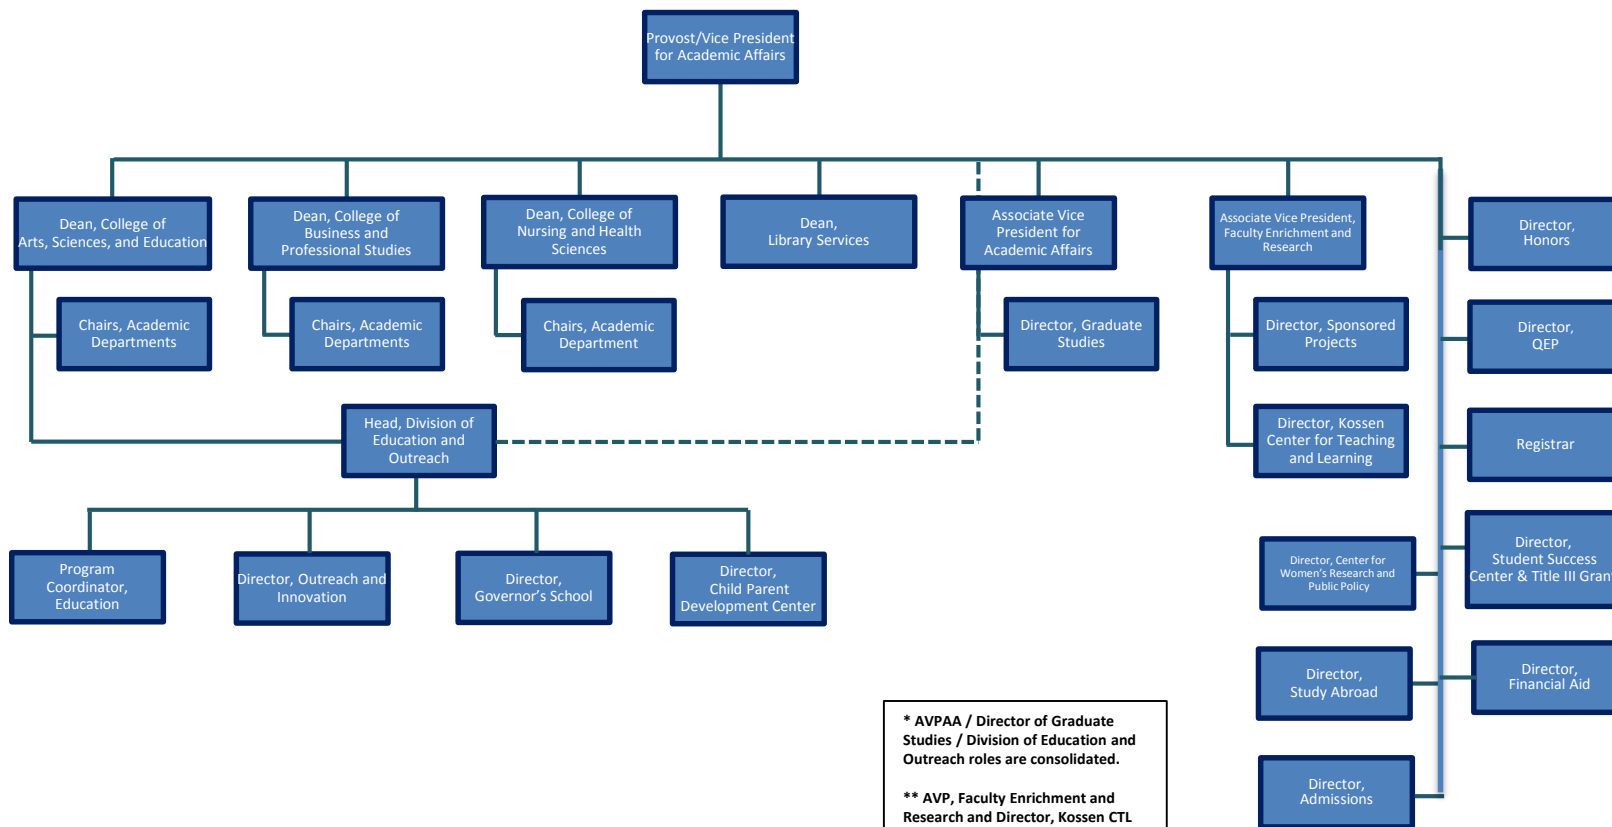

MUW Organizational Chart

University President

Provost / Vice President for Academic Affairs

Academic Units

Vice President for Administration/Chief Financial Officer

Vice President for Student Affairs

Executive Director of Development and Alumni Relations

Executive Director, University Relations

Chief Information Officer

Director, Intercollegiate Athletics & Campus Recreation