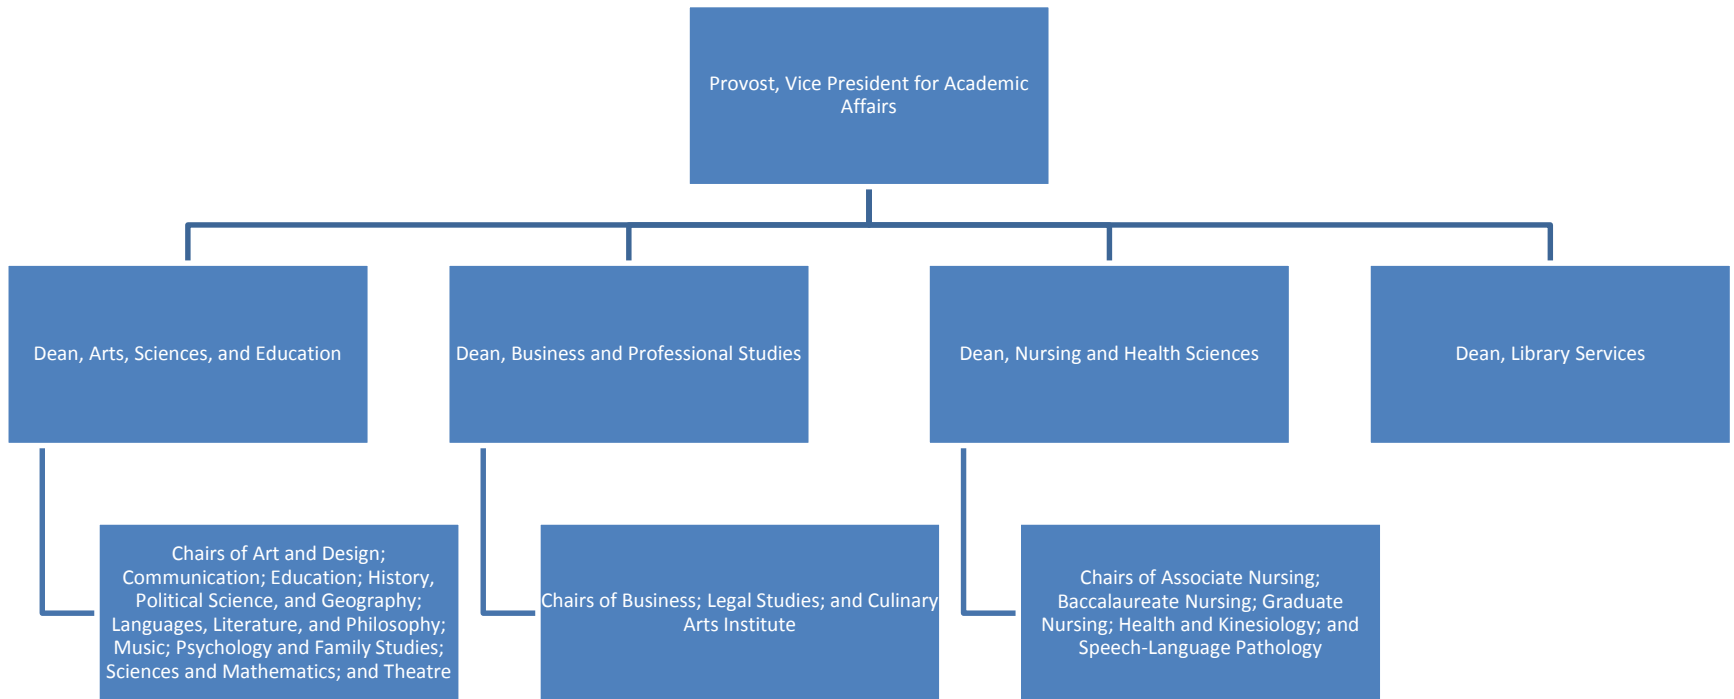

MUW Organizational Chart

University President

Provost / Vice President for Academic Affairs

Academic Units

Vice President for Administration/Chief Financial Officer

Vice President for Student Affairs

Executive Director of Development and Alumni Relations