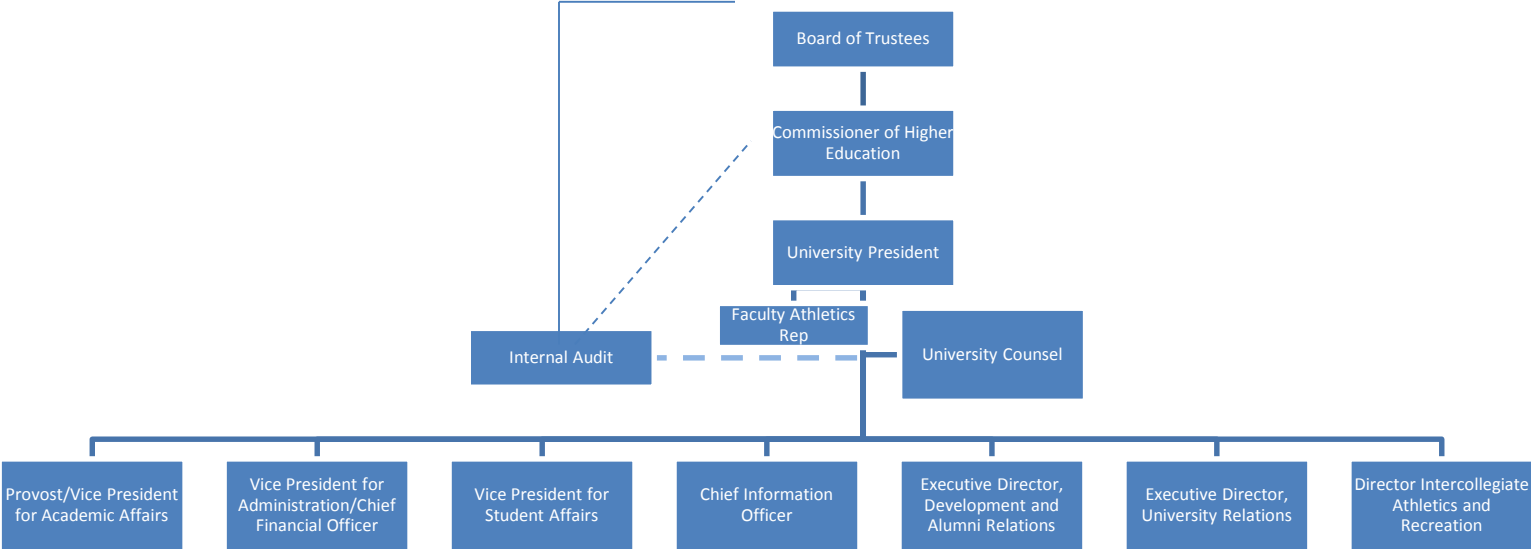

MUW Organizational Chart

University President

Provost / Vice President for Academic Affairs

Academic Units

Vice President for Administration/Chief Financial Officer

Vice President for Student Affairs

Executive Director of Development and Alumni Relations

Executive Director, University Relations

Chief Information Officer

Director, Intercollegiate Athletics & Campus Recreation